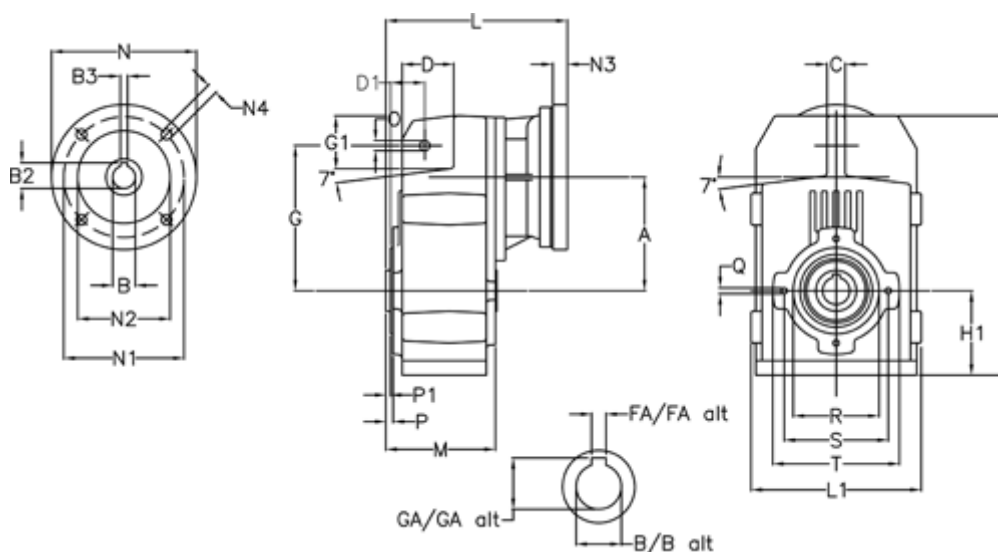

Article number: 29560207663220
 Description: Shaft mounted gear
 A253H35-76,6-P63B5

Measures

A = 128.75	FA = 10	M = 135.5	Q = M10x14
B = 35	G = 162	N = 140	R = 110
B1 = 11	G1 = 58.0	N1 = 115	S = 130
B2 = 12.8	GA = 38.3	N2 = 95	T = 150
B3 = 4	H = 290.5	N4 = M8x19	
C = 20	H1 = 93.5	O = 13	
D = 57.0	L = 213.0	P = 6.0	
D1 = 43.5	L1 = 188	P1 = 3.5	